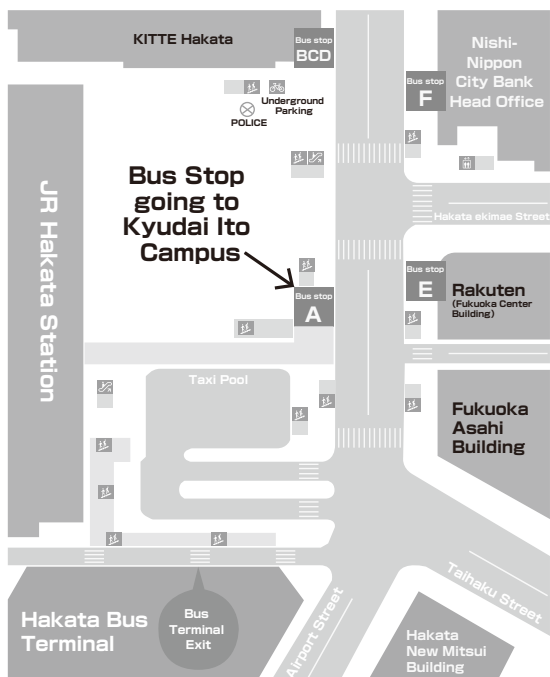

**Kyushu University,
Ito Campus**

Plenary Lecture / Award Ceremony /
General Lecture /
Civic Science Lecture Meeting

School of Engineering

School of Science

Kyudai Big Orange

Hakata Station Bus Stop Information

Kyudai-Gakkentoshi Station Bus Stop Information

Note: Showa bus frequently operates from Kyudai-Gakkentoshi Station to Kyudai Ito Campus, however there are cases that Showa bus information may not appear on YAHOO online transit guide. For details, please visit <http://showa-bus.jp/>