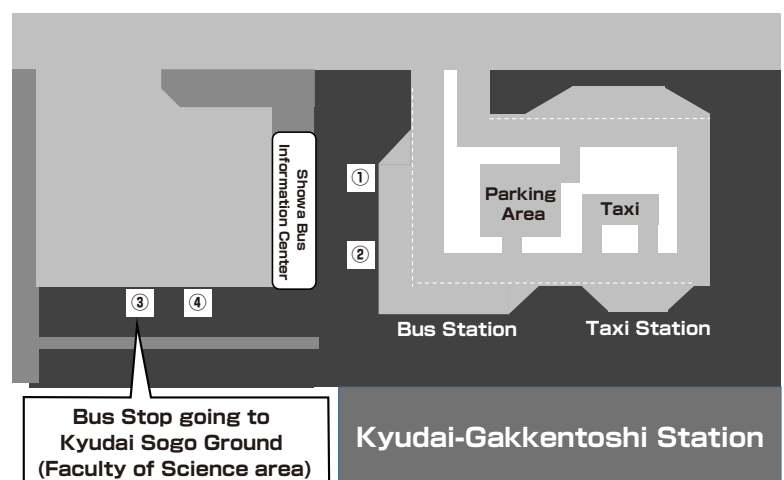

**Kyushu University,
Ito Campus**

Plenary Lecture / Award Ceremony /
General Lecture /
Civic Science Lecture Meeting

School of Engineering

School of Science

Kyudai Big Orange

Hakata Station Bus Stop Information

Kyudai-Gakkentoshi Station Bus Stop Information

Note: Showa bus frequently operates from Kyudai-Gakkentoshi Station to Kyudai Ito Campus, however there are cases that Showa bus information may not appear on YAHOO online transit guide. For details, please visit <http://showa-bus.jp/>