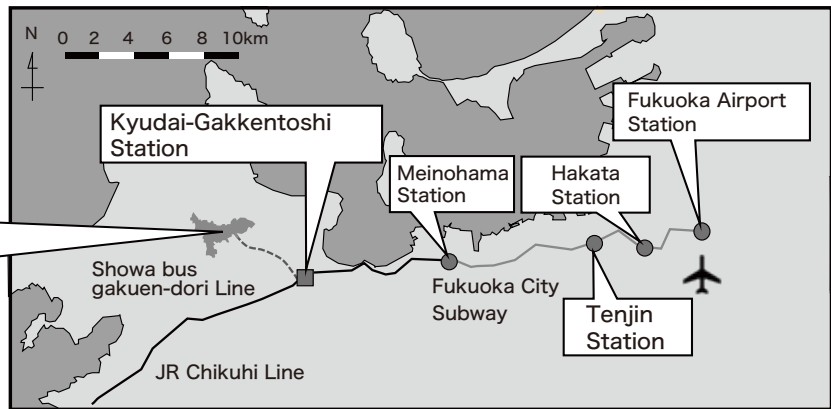

**Kyushu University,
Ito Campus**

Plenary Lecture / Award Ceremony /
General Lecture /
Civic Science Lecture Meeting

School of Engineering

School of Science

Kyudai Big Orange

Hakata Station Bus Stop Information

Kyudai-Gakkentoshi Station Bus Stop Information

Note: Showa bus frequently operates from Kyudai-Gakkentoshi Station to Kyudai Ito Campus, however there are cases that Showa bus information may not appear on YAHOO online transit guide. For details, please visit <http://showa-bus.jp/>