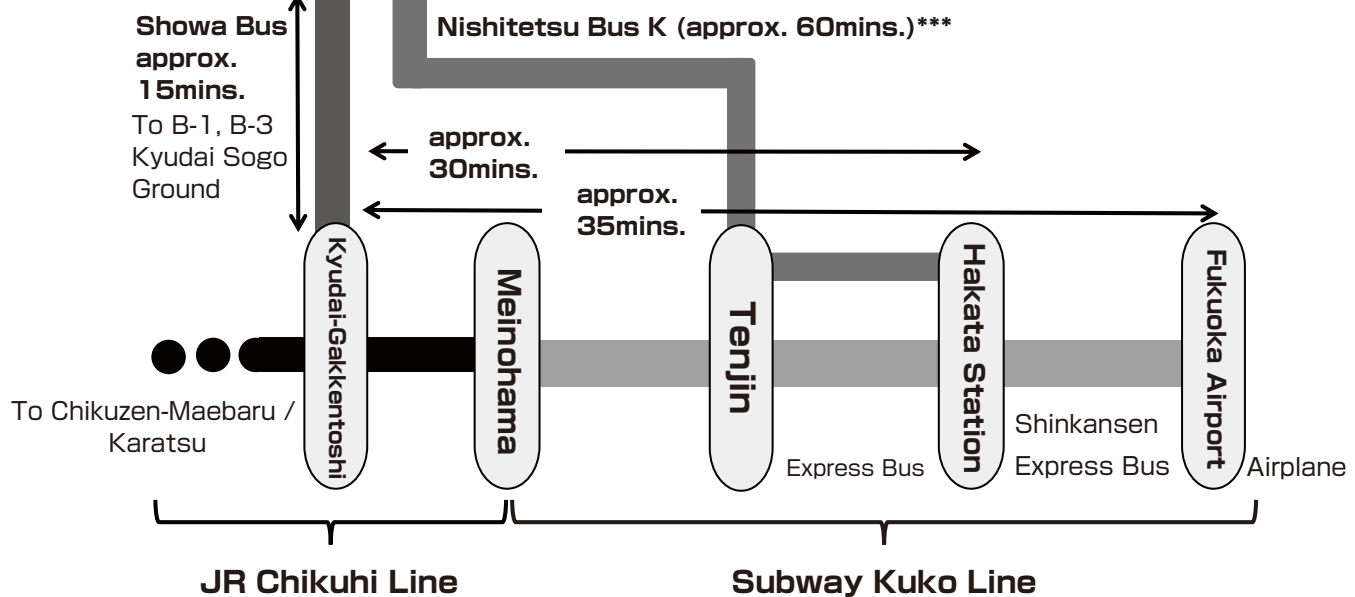

**Kyushu University,
Ito Campus**

Plenary Lecture / Award Ceremony /
General Lecture /
Civic Science Lecture Meeting

School of Engineering

School of Science

Kyudai Big Orange

Hakata Station Bus Stop Information

Kyudai-Gakkentoshi Station Bus Stop Information

Note: Showa bus frequently operates from Kyudai-Gakkentoshi Station to Kyudai Ito Campus, however there are cases that Showa bus information may not appear on YAHOO online transit guide. For details, please visit <http://showa-bus.jp/>